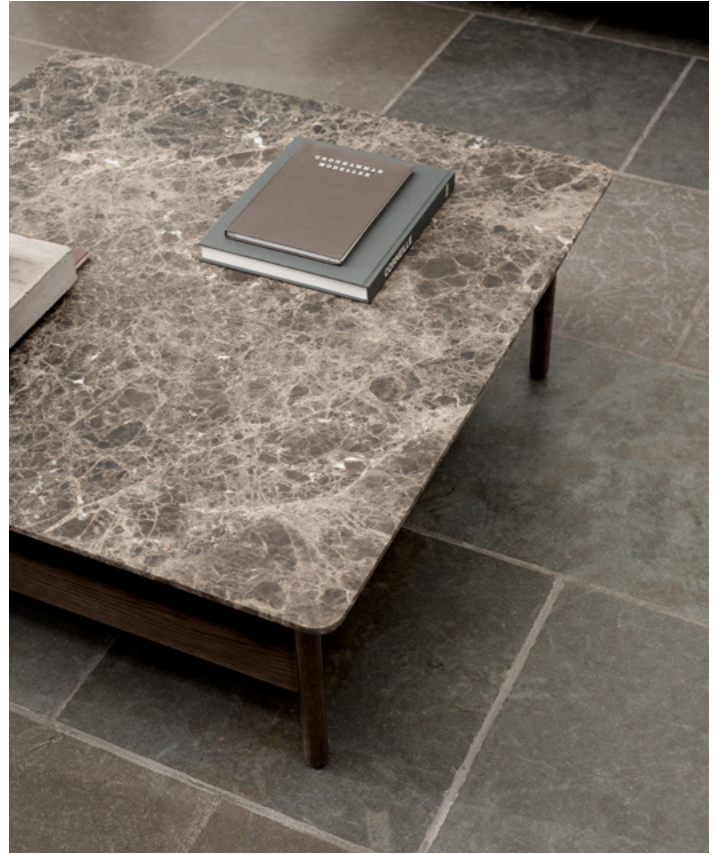

Rest Bench / Design by Sebastian Herkner
Elba Rug / Design by Wendelbo

48

A natural breathing space

Rest Bench / Design by Sebastian Herkner

Kite High Back Sofa / Design by Jonas Wagell
Collect Table / Design by Jonas Wagell
Mate Table / Design by Sebastian Herkner