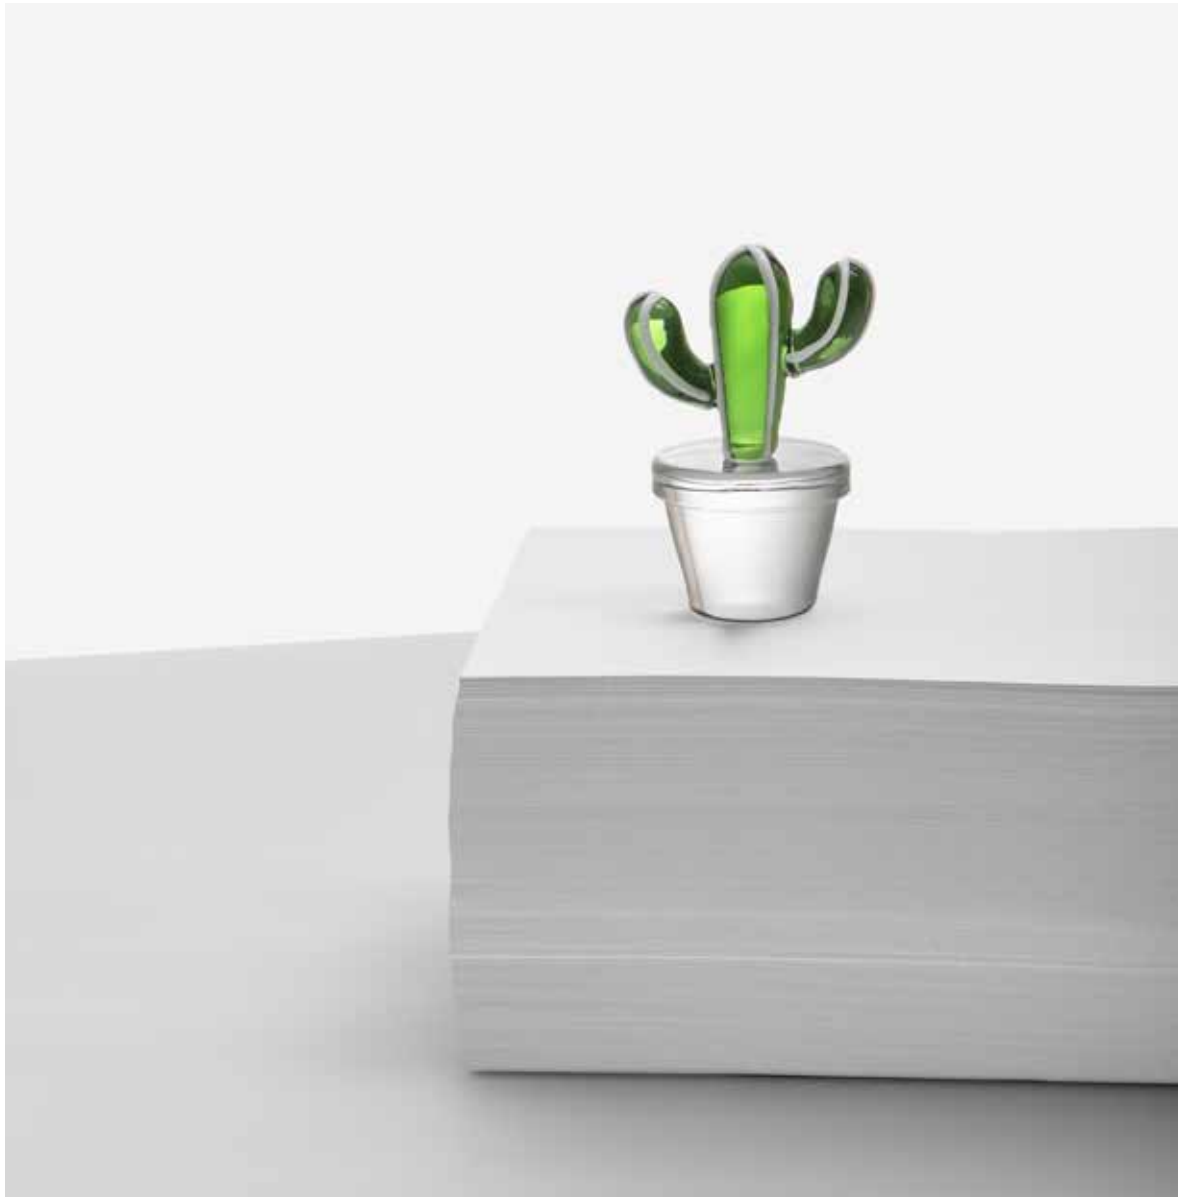

## Desert Plants

Fantasia

352.068  
water glass  
pink flower  
H 13 Ø 8  
cl 32

352.069  
water glass  
yellow flower  
H 13 Ø 8  
cl 32

352.070  
water glass  
green flower  
H 13 Ø 8  
cl 32

352.111  
paperweight  
cactus blue  
H 9,5 Ø 7,5