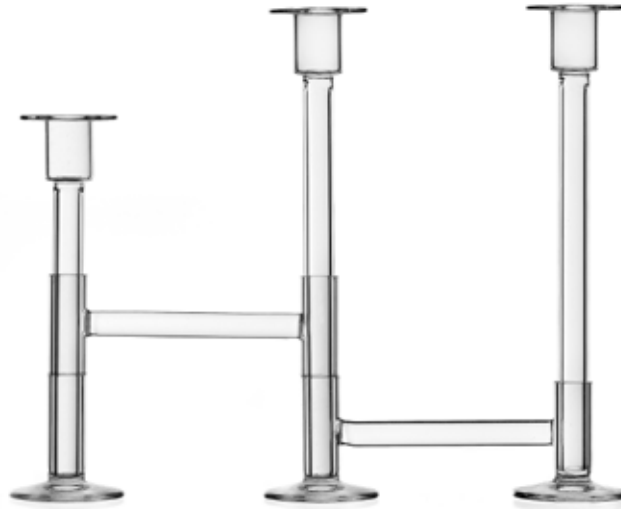

# Helios

Decorating

370.360  
candleholder  
clear high  
H 23 Ø 5

370.361  
candleholder  
clear short  
H 18 Ø 5

370.362  
base single  
clear  
H 7 Ø 6,5

370.363  
base double  
clear  
H 6,5 Ø 6  
L 19