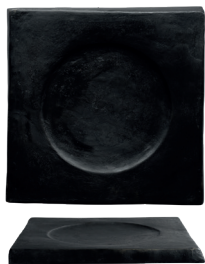

SCULPT ART - VOID
COFFEE
SUSTAINABLE PAPER MASS

NO 213006
L58 / W4 / H58 CM
1 PCS