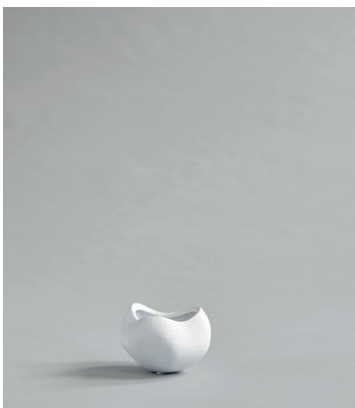

TOE CHAIR - SHEEPSKIN
NO. 233052

TOE CHAIR - TAUPE
NO. 233051

CURVE BOWL Inspired by the arts and craft of ceramic, Curve Bowl emphasises the natural qualities and materiality of clay. Characterized by an intentionally uneven shape and surface, Curve is a beautiful organic design with a handmade touch. The voluminous shape and depth of the bowl, makes Curve ideal for many different storage purposes, and can also stand on it's own as a decorative bowl or with dry flowers. Curve Bowl comes in two sizes and is made from ceramic. The surface is hand glazed in order to achieve a unique surface texture. The colors may vary slightly, due to that it is a handmade product. The bowl is not 100% waterproof. Designed by Kristian Sofus Hansen & Tommy Hyldahl.