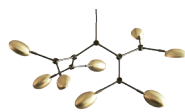

DROP CHANDELIER
MINI - BRASS
PLATED METAL

NO 203040
L111 / W78,5 / H54 CM
1 PCS