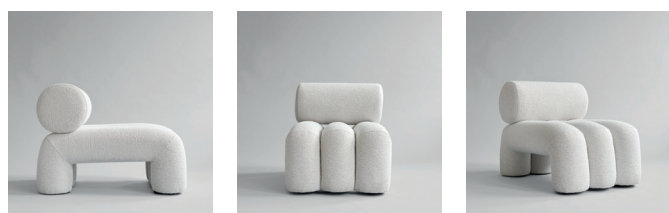

NO. 233002

FOKU LOUNGE CHAIR, BOUCLE