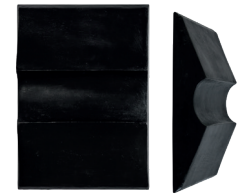

SCULPT ART WAVE - MINI
COFFEE
SUSTAINABLE PAPER MASS

NO 203052
L37,5 / W10 / H52 CM
1 PCS