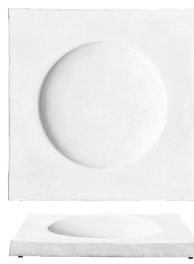

SCULPT ART - SHIELD
CHALK WHITE
SUSTAINABLE PAPER MASS

NO 213002
L58 / W6 / H58 CM
1 PCS