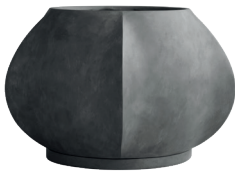

**ARKET PLANT POT,
BIG - DARK GREY**
FIBER CONCRETE

NO 231005
L64 / W64 / H40 CM
1 PCS