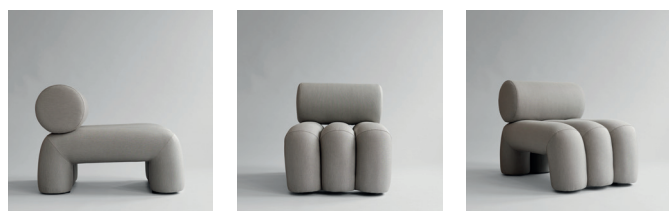

FOKU CHAIR Inspired by the shapes of traditional Japanese garden tools, Foku is a full upholstery lounge chair made of simple geometric shapes merged into a sculptural furniture design. Foku meaning fork in Japanese, is a reference to the traditional rake tools used in Japanese Zen gardens for centuries. The fork, used to gently create minimalistic lines and waves in the sand, is reinterpreted into the fluted seat of the Foku chair. Several layers of carefully chosen foam types is combined to ensure a soft and highly comfortable seating experience, as well as emphasizing the sculptural and voluminous shapes of the chair. Combine several Foku Chairs to create a sofa lounge seating. Each Foku Chair includes two metal brackets, which can be mounted underneath the legs with a small screw. Foku comes in Off-White Bouclé and a Taupe fabric from Sunproof. The Taupe Sunproof fabric is suitable for both indoor and outdoor use. The fabric is highly resistant towards stains, water and sunlight. The fabric is highly resistant to stains, water, and sunlight, making it very easy to clean as well. Designed by Kristian Sofus Hansen & Tommy Hyldahl.