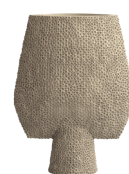

NO 231011
L33 / W17 / H44 CM
1 PCS

**SPHERE VASE SQUARE
BIG - BLACK
CERAMIC**

NO 213021
L33 / W16 / H43 CM
1 PCS

**SPHERE VASE SQUARE
BIG - BONE WHITE
CERAMIC**

NO 221011
L33 / W16 / H43 CM
1 PCS

**SPHERE VASE SQUARE
SHISEN BIG - SAND
CERAMIC**