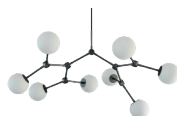

DROP CHANDELIER
BULB MINI - GREY
OPAL GLASS/PLATED METAL

NO 193004
L97 / W71 / H55 CM
1 PCS

NO 203042
L18 / W18 / H66 CM
1 PCS