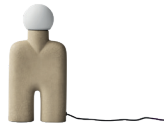

COBRA TABLE LAMP
SAND
CERAMIC / OPAL GLASS
NO 231023
L17 / W9 / H35 CM
1 PCS