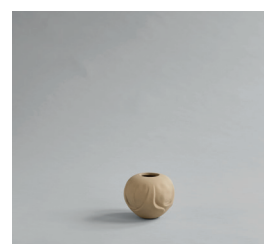

ARC DINING TABLE - COFFEE

NO. 233004

ORIMONO Inspired by the art of drapery, Orimono Vases reminisces the beauty of textiles falling in lavish curves. Orimono, the Japanese word for textile, is an ode to the Japanese way of working with textiles in both clothing and interior. Orimono Vases has an uneven surface of curves in different layers, creating a beautiful organic design with a handmade touch. Orimono Vases comes in three different sizes and is made from ceramic. The surface is hand glazed in order to achieve a unique surface texture. The colours may vary slightly, due to that it is a handmade product. The vase is not 100% waterproof, therefore a bag for fresh flowers is included. Designed by Kristian Sofus Hansen & Tommy Hyldahl.

ORIMONO VASE, BIG - SAND
NO. 233025

ORIMONO VASE, MEDIO - SAND
NO. 233026

ORIMONO VASE, MINI - SAND
NO. 233027

CURVE BOWL Inspired by the arts and craft of ceramic, Curve Bowl emphasises the natural qualities and materiality of clay. Characterized by an intentionally uneven shape and surface, Curve is a beautiful organic design with a handmade touch. The voluminous shape and depth of the bowl, makes Curve ideal for many different storage purposes, and can also stand on it's own as a decorative bowl or with dry flowers. Curve Bowl comes in two sizes and is made from ceramic. The surface is hand glazed in order to achieve a unique surface texture. The colors may vary slightly, due to that it is a handmade product. The bowl is not 100% waterproof. Designed by Kristian Sofus Hansen & Tommy Hyldahl.