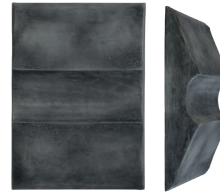

NO 223006
L6 / W6 / H3 CM
4 SETS

ART

SCULPT ART WAVE - BIG
CHALK WHITE
SUSTAINABLE PAPER MASS

NO 221054
L80 / W15 / H120 CM
1 PCS

SCULPT ART WAVE - BIG
DARK GREY
SUSTAINABLE PAPER MASS

NO 221053
L80 / W15 / H120 CM
1 PCS