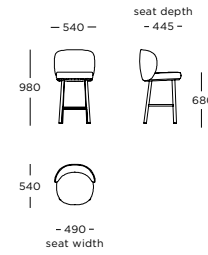

### WARRANTY

5 years

**Chair** | Small

**Chair** | Large

**Chair** | High back

**Chair** | Small  
Swivel with return

**Chair** | Large  
Swivel with return

**Chair** | High back  
Swivel with return

**Dining chair**

**Bar stool**

**Counter stool**

**Dining table** | Ø 1300