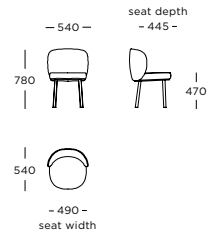

### WARRANTY

5 years

**Chair** | Small

**Chair** | Large

**Chair** | High back

**Chair** | Small  
Swivel with return

**Chair** | Large  
Swivel with return

**Chair** | High back  
Swivel with return

**Dining chair**

**Bar stool**

**Counter stool**

**Dining table** | Ø 1300