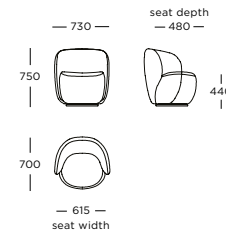

### WARRANTY

5 years

**Chair** | Small

**Chair** | Large

**Chair** | High back

**Chair** | Small  
Swivel with return

**Chair** | Large  
Swivel with return

**Chair** | High back  
Swivel with return

**Dining chair**

**Bar stool**

**Counter stool**

**Dining table** | Ø 1300