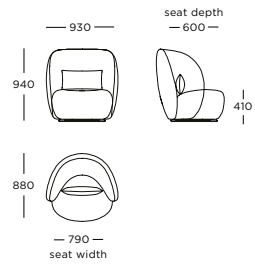

### WARRANTY

5 years

**Chair** | Small

**Chair** | Large

**Chair** | High back

**Chair** | Small  
Swivel with return

**Chair** | Large  
Swivel with return

**Chair** | High back  
Swivel with return

**Dining chair**

**Bar stool**

**Counter stool**

**Dining table** | Ø 1300