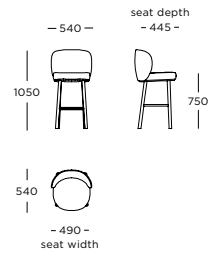

### WARRANTY

5 years

**Chair** | Small

**Chair** | Large

**Chair** | High back

**Chair** | Small  
Swivel with return

**Chair** | Large  
Swivel with return

**Chair** | High back  
Swivel with return

**Dining chair**

**Bar stool**

**Counter stool**

**Dining table** | Ø 1300