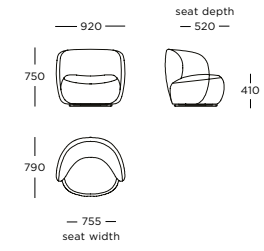

### WARRANTY

5 years

**Chair** | Small

**Chair** | Large

**Chair** | High back

**Chair** | Small  
Swivel with return

**Chair** | Large  
Swivel with return

**Chair** | High back  
Swivel with return

**Dining chair**

**Bar stool**

**Counter stool**

**Dining table** | Ø 1300