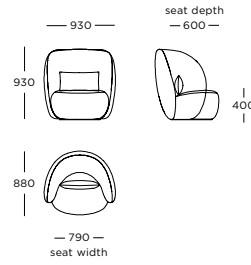

### WARRANTY

5 years

**Chair** | Small

**Chair** | Large

**Chair** | High back

**Chair** | Small  
Swivel with return

**Chair** | Large  
Swivel with return

**Chair** | High back  
Swivel with return

**Dining chair**

**Bar stool**

**Counter stool**

**Dining table** | Ø 1300